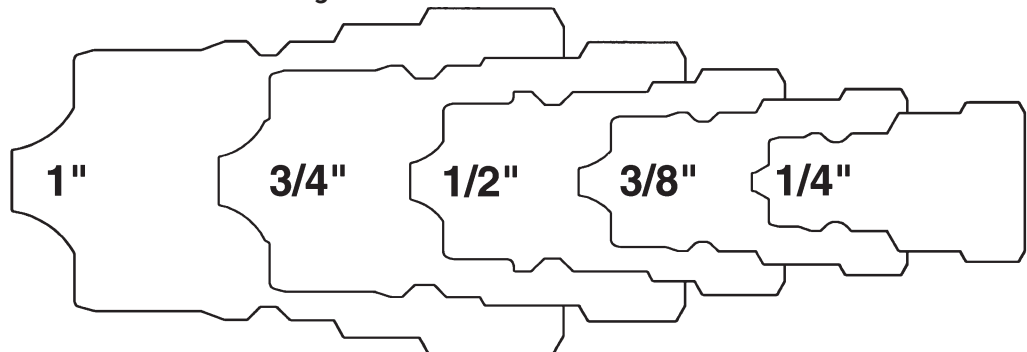

K-Series Hydraulic Couplings

ISO-A Interchange Dust Caps/Plugs

Body Size	Nitrile Part #
1/4"	2KDP-K2DC
3/8"	3KDP-K3DC
3/4"	6KDP-K6DC
1"	8KDP-K8DC

ISO-A Interchange Color Coded Dust Plugs

Body Size	Color	Nitrile Part #
1/2"	black	4KDP
	red	4K-R-DP
	orange	4K-O-DP
	yellow	4K-Y-DP
	green	4K-G-DP
	blue	4K-B-DP

ISO-A Interchange Color Coded Dust Caps

Body Size	Color	Nitrile Part #
1/2"	black	K4DC
	red	K4-R-DC
	orange	K4-O-DC
	yellow	K4-Y-DC
	green	K4-G-DC
	blue	K4-B-DC

Plug Profiles

Industry/Competitor Interchange