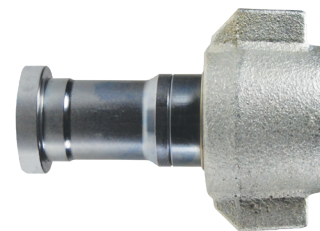

WS-Series Hydraulic Couplings

Heavy-Duty Wingstyle Code 62 Flange Head Couplers

Body Size	Port Size	Steel Part #
3/4"	3/4"	6WSFH6
1"	1"	8WSFH8
1-1/4"	1-1/4"	10WSFH10
1-1/2"	1-1/2"	12WSFH12
2"	2"	16WSFH16

Heavy-Duty Wingstyle Code 62 Flange Head Plugs

Body Size	Port Size	Steel Part #
3/4"	3/4"	WS6FH6
1"	1"	WS8FH8
1-1/4"	1-1/4"	WS10FH10
1-1/2"	1-1/2"	WS12FH12
2"	2"	WS16FH16

Heavy-Duty Wingstyle Code 62 Flange Pad Couplers

Body Size	Port Size	Steel Part #
3/4"	3/4"	6WSFP6
1"	1"	8WSFP8
1-1/4"	1-1/4"	10WSFP10
1-1/2"	1-1/2"	12WSFP12
2"	2"	16WSFP16

K

Heavy-Duty Wingstyle Code 62 Flange Pad Plugs

Body Size	Port Size	Steel Part #
3/4"	3/4"	WS6FP6
1"	1"	WS8FP8
1-1/4"	1-1/4"	WS10FP10
1-1/2"	1-1/2"	WS12FP12
2"	2"	WS16FP16