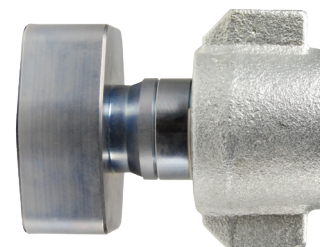

WS-Series Hydraulic Couplings

Heavy-Duty Wingstyle Code 62 Flange Head Couplers

Body Size	Port Size	Steel Part #
3/4"	3/4"	6WSFH6
1"	1"	8WSFH8
1-1/4"	1-1/4"	10WSFH10
1-1/2"	1-1/2"	12WSFH12
2"	2"	16WSFH16

Heavy-Duty Wingstyle Code 62 Flange Head Plugs

Body Size	Port Size	Steel Part #
3/4"	3/4"	WS6FH6
1"	1"	WS8FH8
1-1/4"	1-1/4"	WS10FH10
1-1/2"	1-1/2"	WS12FH12
2"	2"	WS16FH16

Heavy-Duty Wingstyle Code 62 Flange Pad Couplers

Body Size	Port Size	Steel Part #
3/4"	3/4"	6WSFP6
1"	1"	8WSFP8
1-1/4"	1-1/4"	10WSFP10
1-1/2"	1-1/2"	12WSFP12
2"	2"	16WSFP16

K

Heavy-Duty Wingstyle Code 62 Flange Pad Plugs

Body Size	Port Size	Steel Part #
3/4"	3/4"	WS6FP6
1"	1"	WS8FP8
1-1/4"	1-1/4"	WS10FP10
1-1/2"	1-1/2"	WS12FP12
2"	2"	WS16FP16