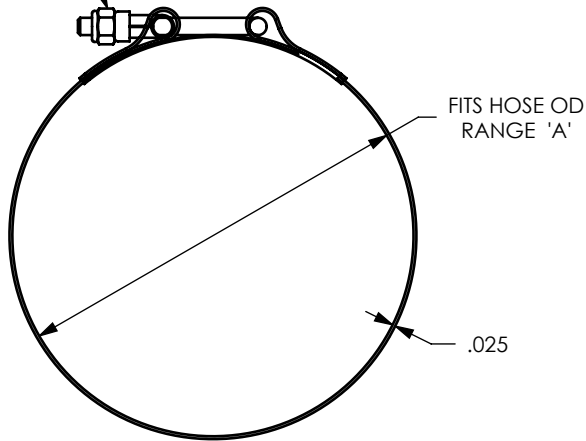

USES A STANDARD
7/16" WRENCH

| | | |
|-----------|--------|--------|
| STBC1688L | 16.43" | 17.00" |
| STBC1665L | 16.20" | 16.77" |
| STBC1520L | 14.75" | 15.32" |
| STBC1488L | 14.43" | 15.00" |
| STBC1465L | 14.20" | 14.77" |
| STBC1320L | 12.75" | 13.32" |
| STBC1288L | 12.43" | 13.00" |
| STBC1265L | 12.20" | 12.77" |
| STBC1117L | 10.72" | 11.29" |
| STBC1107L | 10.62" | 11.19" |
| STBC1088L | 10.43" | 11.00" |
| STBC1070L | 10.25" | 10.82" |
| STBC907L | 8.62" | 9.19" |
| STBC888L | 8.43" | 9.00" |
| STBC875L | 8.30" | 8.87" |
| STBC850L | 8.05" | 8.62" |
| STBC707L | 6.62" | 7.19" |
| STBC700L | 6.55" | 7.12" |
| STBC698L | 6.53" | 7.10" |
| STBC675L | 6.30" | 6.87" |
| STBC650L | 6.05" | 6.62" |
| STBC632L | 5.87" | 6.44" |
| STBC600L | 5.55" | 6.12" |
| STBC582L | 5.37" | 5.94" |
| STBC550L | 5.05" | 5.62" |
| STBC532L | 4.87" | 5.44" |
| STBC500L | 4.55" | 5.12" |
| STBC482L | 4.37" | 4.94" |
| STBC450L | 4.05" | 4.62" |
| STBC432L | 3.87" | 4.44" |
| STBC420L | 3.75" | 4.32" |
| STBC400L | 3.55" | 4.12" |
| STBC382L | 3.37" | 3.94" |
| STBC350L | 3.05" | 3.62" |
| STBC325L | 2.80" | 3.37" |

DO NOT SCALE THIS DRAWING

DIXON  **U.S.A.**

THE RIGHT CONNECTION™

TITLE: LONG T-BOLT CLAMPS

MATERIAL: 300 SERIES STAINLESS STEEL

PART NUMBER: **STBCXXXL**